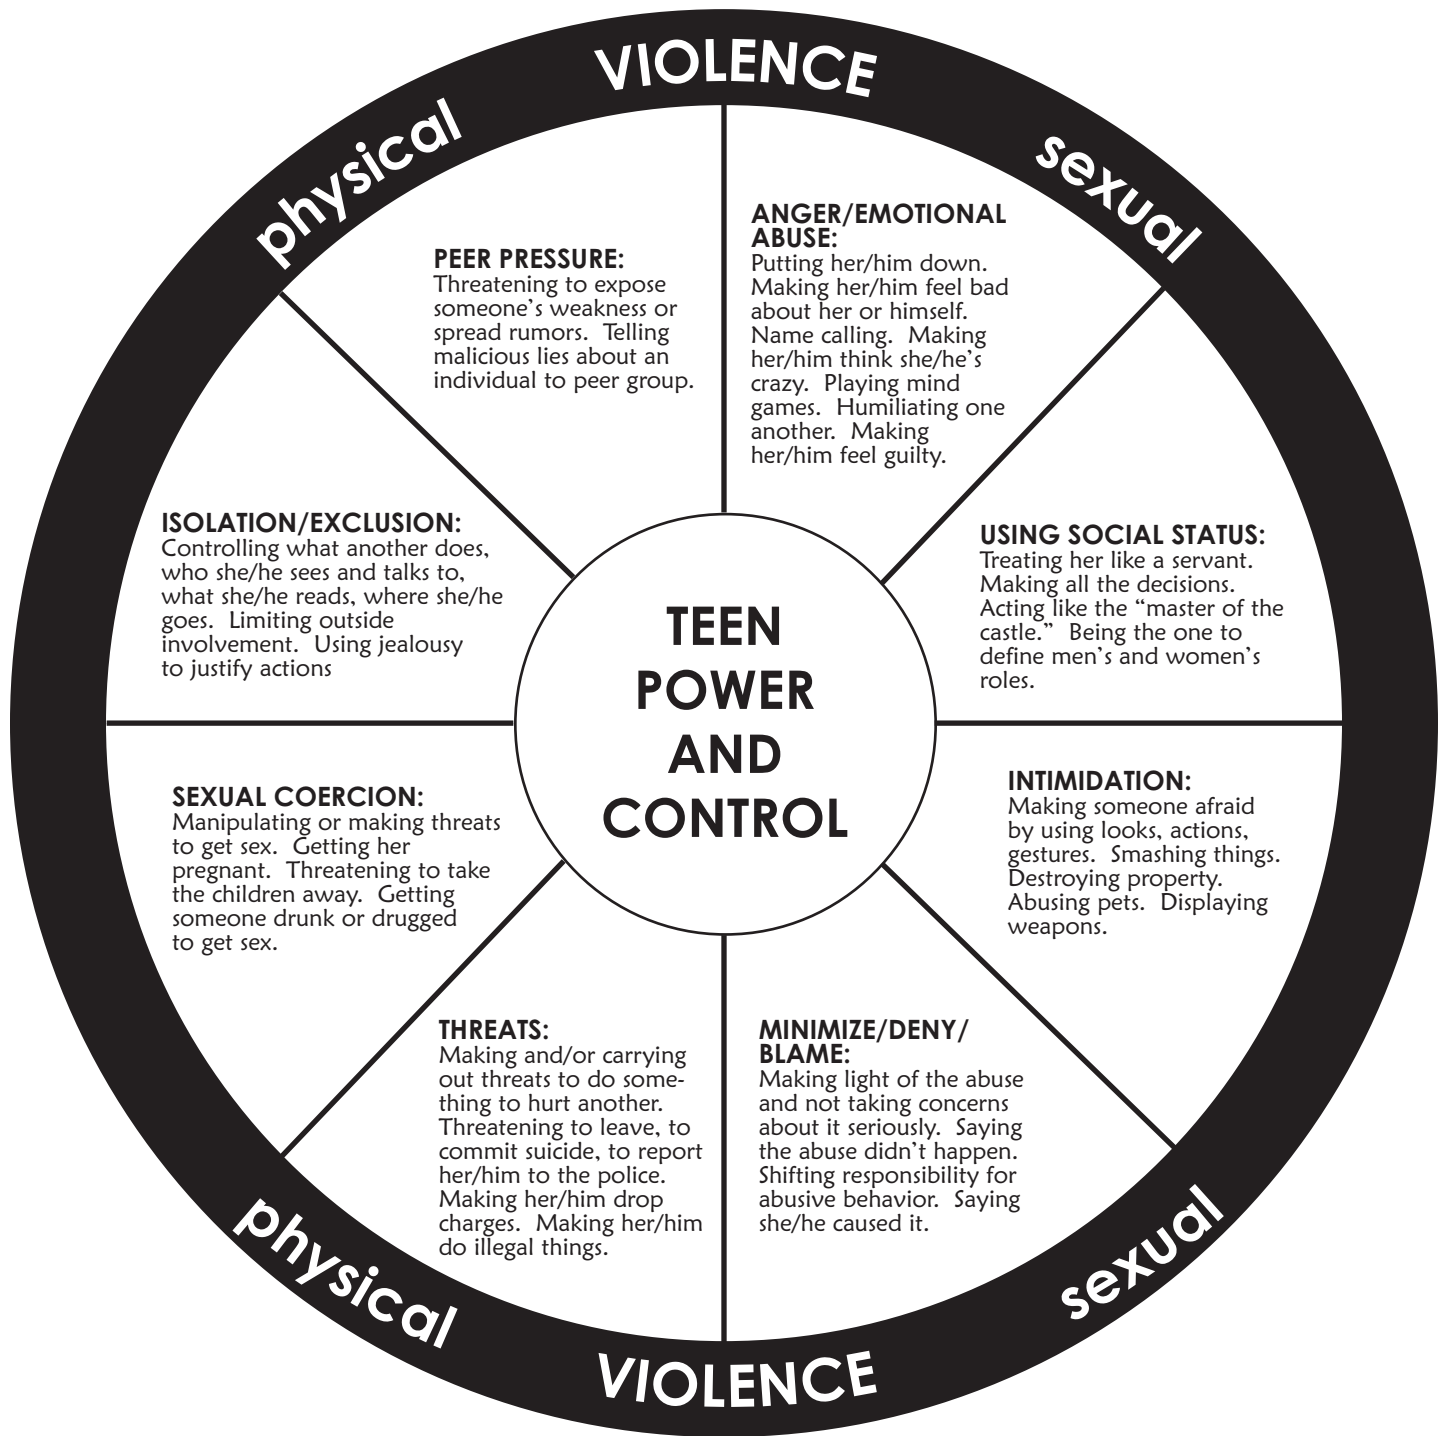

# TEEN POWER AND CONTROL WHEEL

Produced and distributed by:

Developed from:  
Domestic Abuse Intervention Project  
202 East Superior Street  
Duluth, MN 55802  
218.722.4134

**NATIONAL CENTER**  
on Domestic and Sexual Violence  
*training • consulting • advocacy*